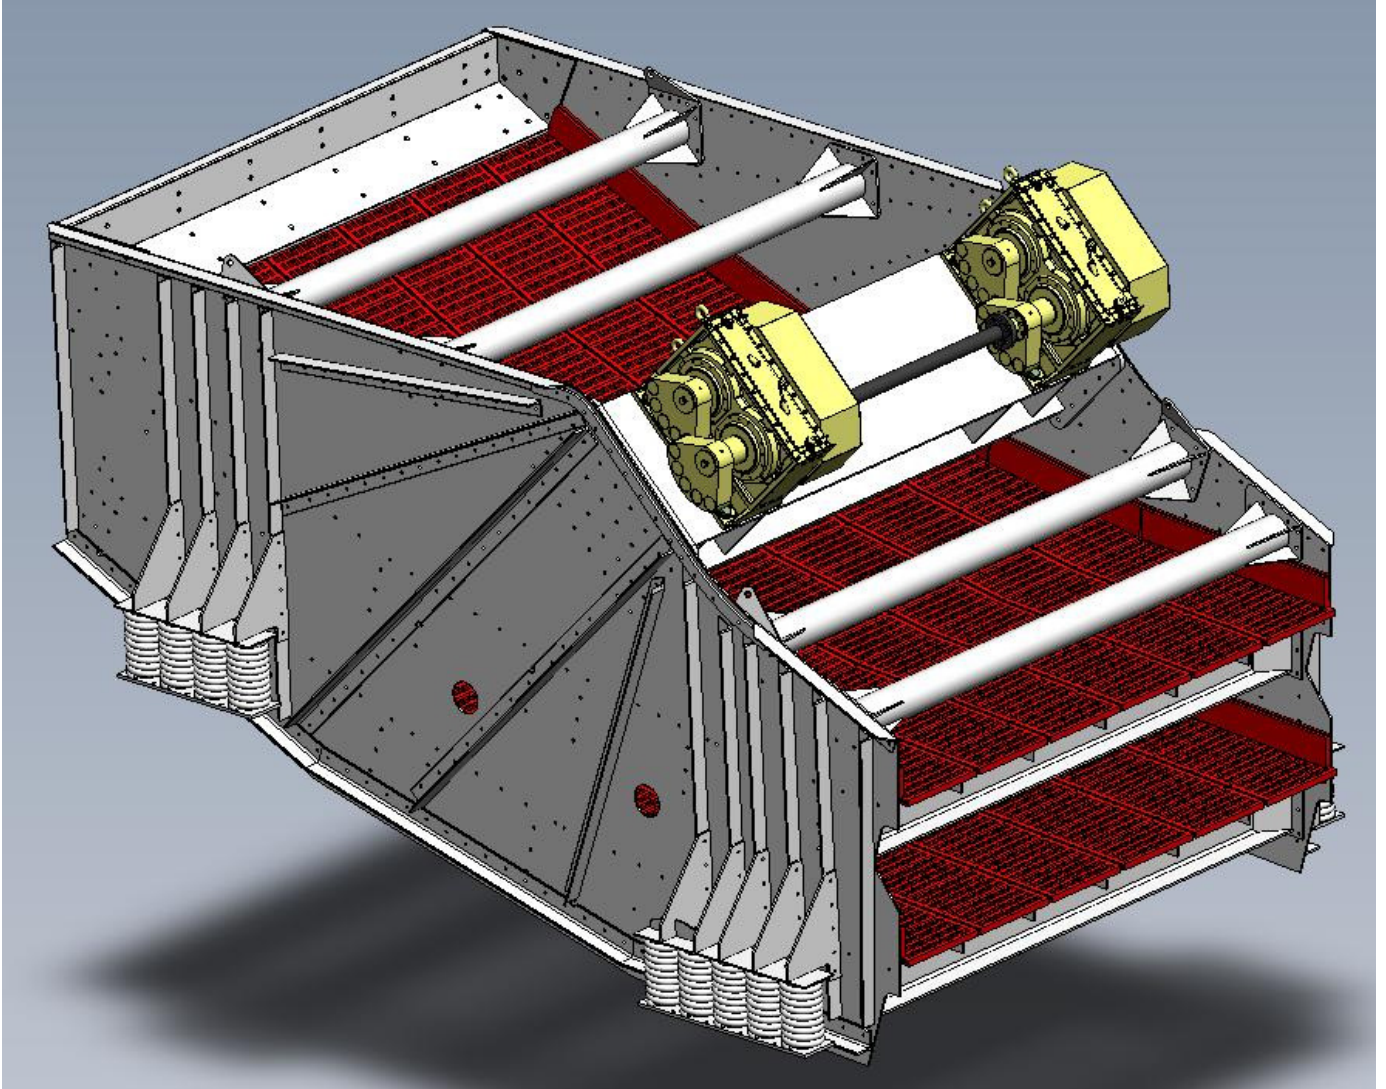

**BANANA VIBRATING SCREENS**

Screens can be modified to accommodate customer requirements in respect to specific screening deck installation.

For different screen size or custom made screen please contact VIBFEM Pty Ltd.

## TECHNICAL SPECIFICATION:

SCREEN	WxL [m]	DECKS	Power [kW]	Weight [kg]
B12461	2.4x6.1	1	30	10500
B13061	3.0x6.1	1	30	12000
B13661	3.6x6.1	1	45	15500
B14261	4.2x6.1	1	45	18000
B23061	3.0x6.1	2	75	21500
B23661	3.6x6.1	2	75	26500
B13073	3.0x7.3	1	45	11500
B13673	3.6x7.3	1	45	15500
B23073	3.0x7.3	2	45	21500
B23673	3.6x7.3	2	75	23500
B14273	4.2x7.3	1	45	19000
B14285	4.2x8.5	1	75	22500